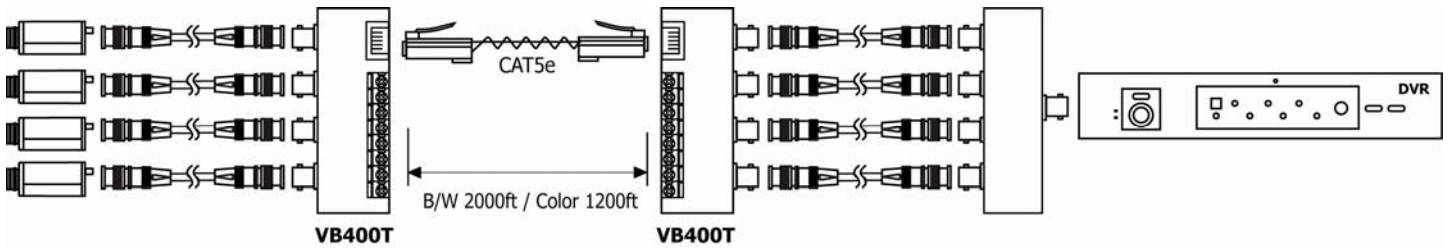

Wiring Diagram: