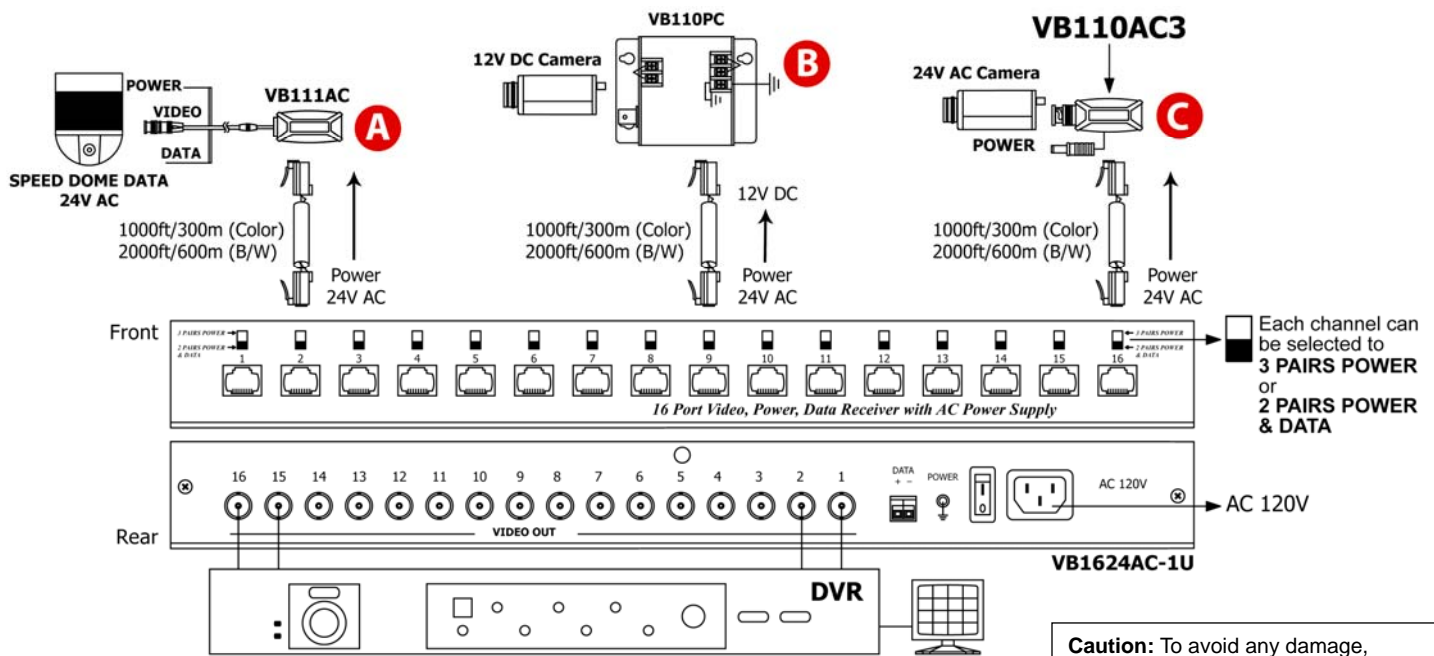

Wiring Diagram:

Caution: To avoid any damage, VB1624AC-1U cabling is not able to connect any Ethernet or PoE network with outside plant routing.

Related Products:

VB1624AC-1U
16-CH Passive Video, Power, Data Receiver

VB111AC
Video, Power, Data Transceiver