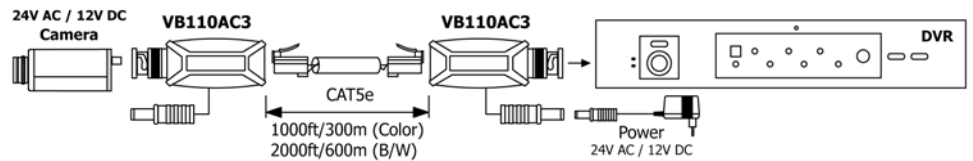

Optional Wiring:

(For 24V AC usages, please cut the BNC DC male jack)

Specification:

Model	VB110AC3	
Video (BNC Connector)	1 (1V p-p, 75 Ohms)	
Transmission Interface	RJ45	
Transmission Distance	Color 1000ft / 300m, B&W 2000ft / 600m	
Cable	UTP CAT5 Cable (24 AWG)	
Power	Dual Power 24V AC / 12V DC	
Storage Temperature	-30°C ~ 70°C	
Operation Temperature	-10°C ~ 45°C	
Weight	70 g	
Dimension W x H x D mm	69 x 25 x 22	
Material	PVC Black	

FCC CE RoHS

Switch Setting:

Three (3) pairs power ----- working with VB110AC3 or VB110PC

RJ-45 Jack Pin Define for Camera Connection

RJ - 45 Jack	
PIN	Color Function
1	W-O Power- or Data+
2	O Power+ or Data-
3	W-G Power -
4	BL Power +
5	W-BL Power -
6	G Power +
7	W-BR Video +
8	BR Video -

24V AC Power Distance Chart over UTP CAT5 Cable:

CAT5 Cable (24 AWG)	Actual Voltage Camera at 21V	
Power	2 Pairs / 24V AC	3 Pairs / 24V AC
100mA	1000ft / 300m	1000ft / 300m
300mA	300ft / 100m	700ft / 225m
1Amp	100ft / 30m	150ft / 45m

Caution:

- Do not connect this device to any power source.
- Do not handle the unit with wet hands.
- The unit is not waterproof and should not be used outdoors.