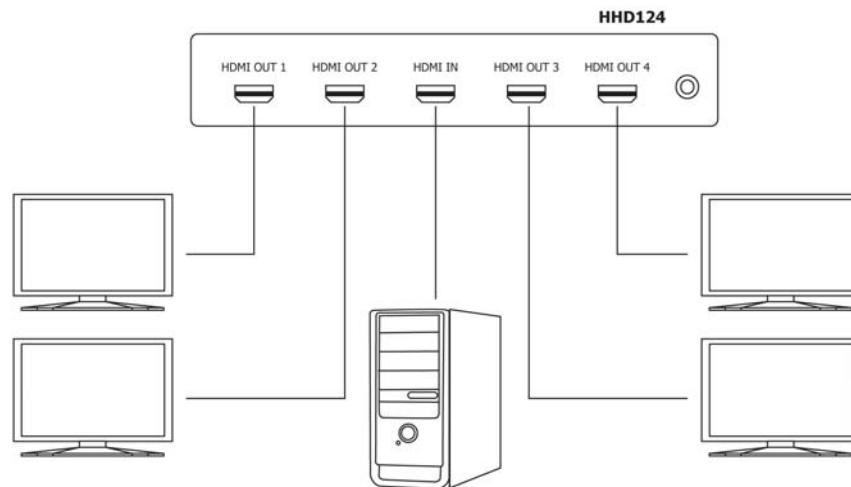

# Home Theatre HDMI Distribution Amplifier

Model: HHD124

## Features:

- Connects up to 4 HDMI displays at the same time to one video source.
- Supports high resolution input  
PC: VGA, SVGA, XGA, SXGA, UXGA
- HDTV: 480i, 576i, 480p, 576p, 720p, 1080i and 1080p @ 60Hz
- HDMI cable to be used up to 65ft / 20m (output / input)
- HDMI compliant at all channels
- Supports HDCP

## Specification:

Model Number	HHD124
HDMI Input / Output	1 port (HDMI Type A) / 4 port (HDMI Type A)
HDMI Cable Distance	Up to 65ft / 20m
Supports Bandwidth	27MHz~165MHz
Supports Resolution	480i, 576i, 480p, 720p, 1080i, 1080p
Temperature	Operation: -10°C~45°C, Storage: -30°C~70°C
Power Supply	5V DC, 1A
Dimensions W x H x D mm	53 x 33 x 17