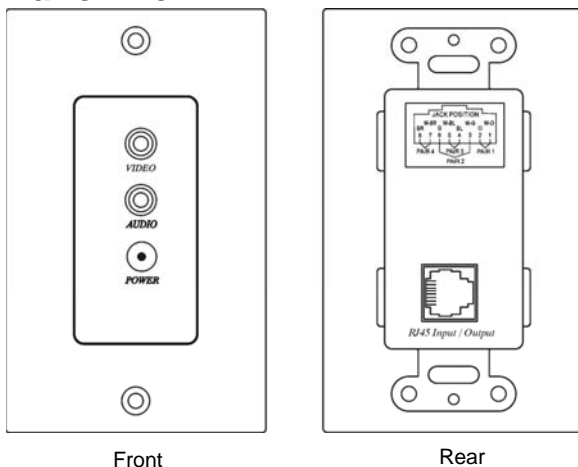

Home Theatre Wall Plate Video, Audio, Power CAT5 Extender

Model: HAV111J-WP

Features:

- Send video, audio and power over one CAT5 UTP cable
- 2 x RCA female for video and audio, 1 x DC jack for power
- Passive, No power required
- Transmission range up to 984ft / 300m
- Wall mountable type for a neat and cleaner installation
- Perfect for integrated home security and entertainment applications

Wiring Diagram:

Panel View:

Specification:

Model Number	HAV111J-WP
Video Input (RCA female)	1V p-p, 75 Ohms
Audio Input	2V p-p
Video & Audio Output	RJ45
Bandwidth	Video: DC to 5Mhz, Audio: 50Hz to 15Khz
Distance	984ft / 300m
Cable	Twisted Pair CAT5,CAT5e (AWG24)
Dimensions W x H x D mm	70 x 61 x 115
Weight g	100

FCC

CE

C-TICK

RJ-45 Jack Pin Layout:

RJ - 45 Jack		
PIN	Color	Function
1	W-O	Audio L+
2	O	Audio L-
3	W-G	POWER +
4	BL	POWER -
5	W-BL	POWER +
6	G	POWER -
7	W-BR	Video +
8	BR	Video -

The diagram shows the physical layout of an RJ-45 jack with pins numbered 1 to 8 from right to left. The wire pairs are: PAIR 1 (pins 1 and 2), PAIR 2 (pins 3 and 6), PAIR 3 (pins 4 and 5), and PAIR 4 (pins 7 and 8).