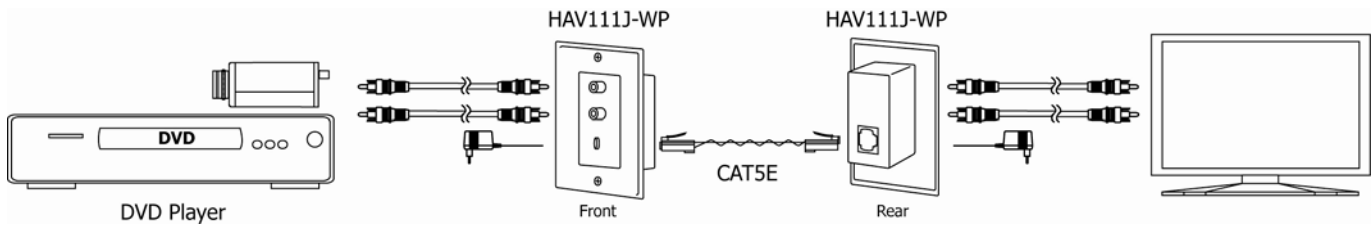

Home Theatre Wall Plate Video, Audio, Power CAT5 Extender

Model: HAV111J-WP

Features:

- Send video, audio and power over one CAT5 UTP cable
- 2 x RCA female for video and audio, 1 x DC jack for power
- Passive, No power required
- Transmission range up to 984ft / 300m
- Wall mountable type for a neat and cleaner installation
- Perfect for integrated home security and entertainment applications

Wiring Diagram:

Panel View:

Specification:

Model Number	HAV111J-WP
Video Input (RCA female)	1V p-p, 75 Ohms
Audio Input	2V p-p
Video & Audio Output	RJ45
Bandwidth	Video: DC to 5Mhz, Audio: 50Hz to 15Khz
Distance	984ft / 300m
Cable	Twisted Pair CAT5,CAT5e (AWG24)
Dimensions W x H x D mm	70 x 61 x 115
Weight g	100

FCC

CE

C-TICK

RJ-45 Jack Pin Layout:

RJ - 45 Jack		
PIN	Color	Function
1	W-O	Audio L+
2	O	Audio L-
3	W-G	POWER +
4	BL	POWER -
5	W-BL	POWER +
6	G	POWER -
7	W-BR	Video +
8	BR	Video -

The diagram shows the physical layout of an RJ-45 jack with pins numbered 1 to 8 from right to left. The wire pairs are: PAIR 1 (pins 1 and 2), PAIR 2 (pins 3 and 6), PAIR 3 (pins 4 and 5), and PAIR 4 (pins 7 and 8).