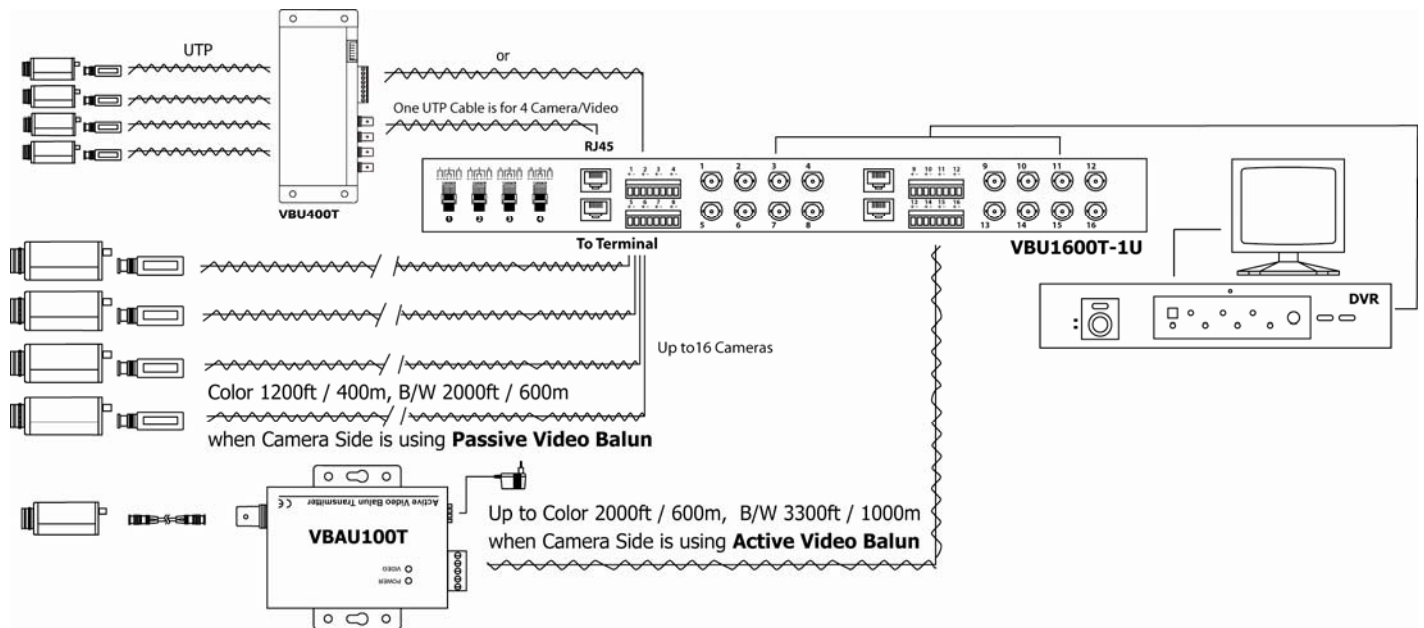

16 Channel Passive Video Balun Transceiver - 1U

Model: VBU1600T-1U

Features:

- Built-in 16 channel passive transceivers in 1U rack mounting panel.
- Transmission distance up to 1000ft / 300m when working with passive transceivers.
- Transmission distance up to 2000ft / 600m when working with active receivers or transmitters.
- Passive; No power required.
- Built-in TVS (Transient Voltage Suppressors) for surge protection.
- Panels can reside in the same rack as the other equipment(s), such as switchers, multiplexers, DVR, video conferencing equipment, etc.
- Perfect for larger CCTV installations, and ideal for security monitoring stations.
- Use RJ45 jack or 16 screw type terminal to connect between units.

RJ45 Jack

or

Removable Terminal Block

Application Diagram:

Specification:

Model Number		VBU1600T-1U
Video Transmitting Properties	Supporting Video Mode	All Baseband Signals, including PAL, NTSC, SECAM
	Transmitting Band	0~6MHz Max
	Maximal Transmission Distance	1000ft / 300m (working with Passive) 2000ft / 900m (working with Active)
	Attenuation	>60db
Connection Properties	Video Input/Output Connectors	16x Female BNC Resistance 75 Ohms
	Connectors for Transmissions	4x RJ45
Surge Protections	Video Output Protection	2KV (common mode), 10/700µs IEC6100-4 2/1955 (GB/T 1726, 5-1999)
	Video Input Protection	2KV (different mode), 2KV (common mode) IEC6100-4 2/1955 (GB/T 1726, 5-1999)
	Video Input Protection for Over Current	100mA
Stability	MTBF	>50,000h
Physical Properties	Dimensions (L x W x H)	16.93" x 3.94" x 1.73" / 430 x 100 x 44.5mm
	Housing Material	Metal
	Color	Black
	Weight	2.76 lbs / 1250 g
Environment	Operating Temperature	32°F ~ 122°F / 0°C ~ 50°C
	Relative Humidity	0~90%
	Storage Temperature	-40F ~ 302°F / -40°C ~ 150°C
Casing	Casing Volume (L x W x H)	20.86" x 5.91" x 3.54" / 530 x 150 x 90mm