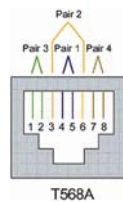

16 Channel Passive Video Balun Transceiver - 1U

Model: VBU1600T-1U

Features:

- Built-in 16 channel passive transceivers in 1U rack mounting panel.
- Transmission distance up to 1000ft / 300m when working with passive transceivers.
- Transmission distance up to 2000ft / 600m when working with active receivers or transmitters.
- Passive; No power required.
- Built-in TVS (Transient Voltage Suppressors) for surge protection.
- Panels can reside in the same rack as the other equipment(s), such as switchers, multiplexers, DVR, video conferencing equipment, etc.
- Perfect for larger CCTV installations, and ideal for security monitoring stations.
- Use RJ45 jack or 16 screw type terminal to connect between units.

RJ45 Jack

or

Removable Terminal Block

Application Diagram:

Specification:

Model Number		VBU1600T-1U
Video Transmitting Properties	Supporting Video Mode	All Baseband Signals, including PAL, NTSC, SECAM
	Transmitting Band	0~6MHz Max
	Maximal Transmission Distance	1000ft / 300m (working with Passive) 2000ft / 900m (working with Active)
	Attenuation	>60db
Connection Properties	Video Input/Output Connectors	16x Female BNC Resistance 75 Ohms
	Connectors for Transmissions	4x RJ45
Surge Protections	Video Output Protection	2KV (common mode), 10/700µs IEC6100-4 2/1955 (GB/T 1726, 5-1999)
	Video Input Protection	2KV (different mode), 2KV (common mode) IEC6100-4 2/1955 (GB/T 1726, 5-1999)
	Video Input Protection for Over Current	100mA
Stability	MTBF	>50,000h
Physical Properties	Dimensions (L x W x H)	16.93" x 3.94" x 1.73" / 430 x 100 x 44.5mm
	Housing Material	Metal
	Color	Black
	Weight	2.76 lbs / 1250 g
Environment	Operating Temperature	32°F ~ 122°F / 0°C ~ 50°C
	Relative Humidity	0~90%
	Storage Temperature	-40F ~ 302°F / -40°C ~ 150°C
Casing	Casing Volume (L x W x H)	20.86" x 5.91" x 3.54" / 530 x 150 x 90mm