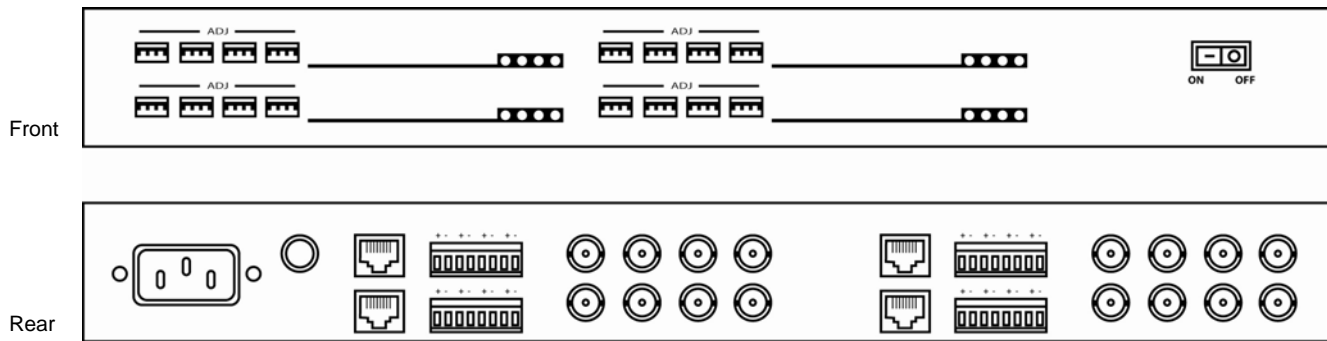

Panel View:

Specification:

Model Number		VBAU1600R
Power Properties	Adaptive Voltage Arrange	100~240V AC (50~60Hz)
	Power Consumption	<10W
	Connector	Standard AC Jacks
Video Transmitting Properties	Supporting Video Mode	All Baseband Signals including PAL, NTSC, SECAM
	Maximum Transmission Distance	Color 4000ft / 1200m (working with VAB100T) Transmitting UTP Cable
	Signal Band	250MHz (-3dB)
	Balance Band	0~6MHz
	Attenuation	<1.5dB
	Interference Rejection	>75dB
Connection Properties	Video Output Connectors	16x Female BNC, Resistance 75 Ohms
	Connector for UTP Transmission	4x Screw Terminal Blocks and 4x RJ45
	Adjusting Categories	4 Blue Dipswitches per Channel Passive Balun: 0~50m, 50~250m, 250~400m, 400~500m, 500~700m Active Balun: 0~600m, 150~750m, 300~900m, 450~1050m, 600~1200m
Surge Protections	Video Output Protection	2KV (common mode), 10/700µs IEC6100-4-5/1955
	Video Input Protection	2KV (different mode), 4KV (common mode), 10/700µs IEC6100-4-5/1955
Indicators	Power LED	Red
Physical Properties	Dimensions (L x W x H)	16.93" x 3.74" x 1.73" 430mm x 95mm x 44mm
	Housing Material	Metal
	Color	Black
	Weight	4.85 lbs / 2200 g
Environment	Operating Temperature	-4°F ~ 158°F / -20°C ~ 70°C
	Relative Humidity	0~95% (non-condensing)
	Storage Temperature	-40°F ~ 302°F / -40°C ~ 150°C
Accessories	Standard Power Cable	3.9" / 1.2m Length

*Specifications are subject to change without notice.

FCC CE RoHS

R&D Designed in Taiwan

Components are Made in USA: DCDC Power IC (National Semiconductor), LDO IC (ST Microelectronics), Video Signal Disposal IC (Intersil)

Assembled in China

Caution :

- Do not connect this device to any power source other than what is supplied.
- Do not handle the unit with wet hands.
- The unit is not waterproof and should not be used outdoors.