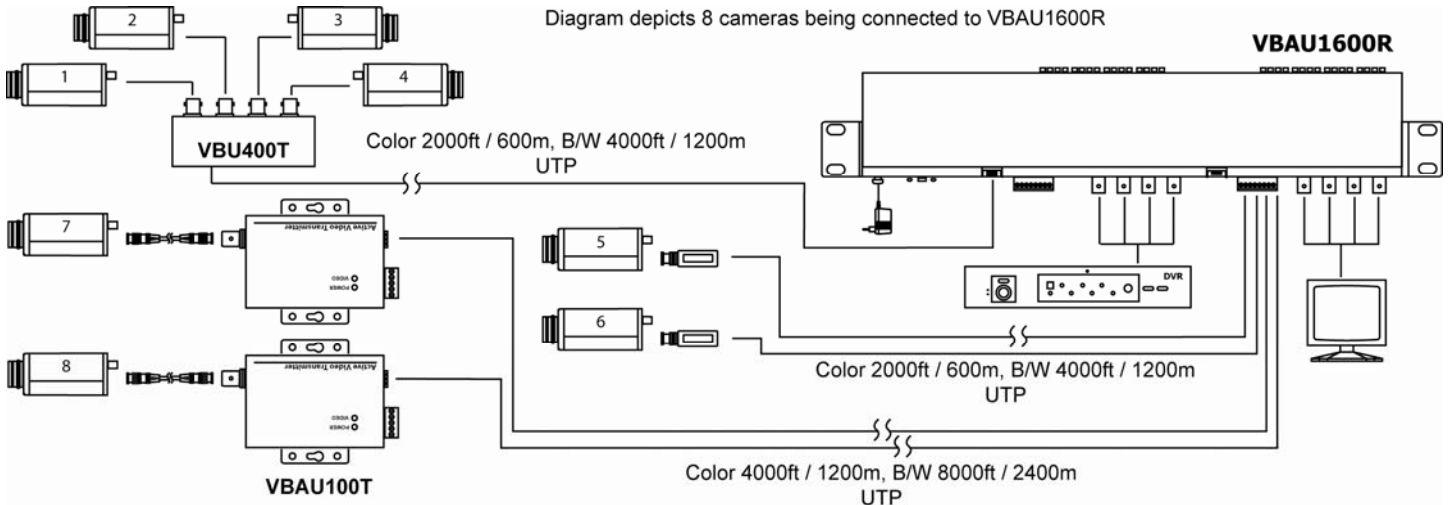

Application Diagram: